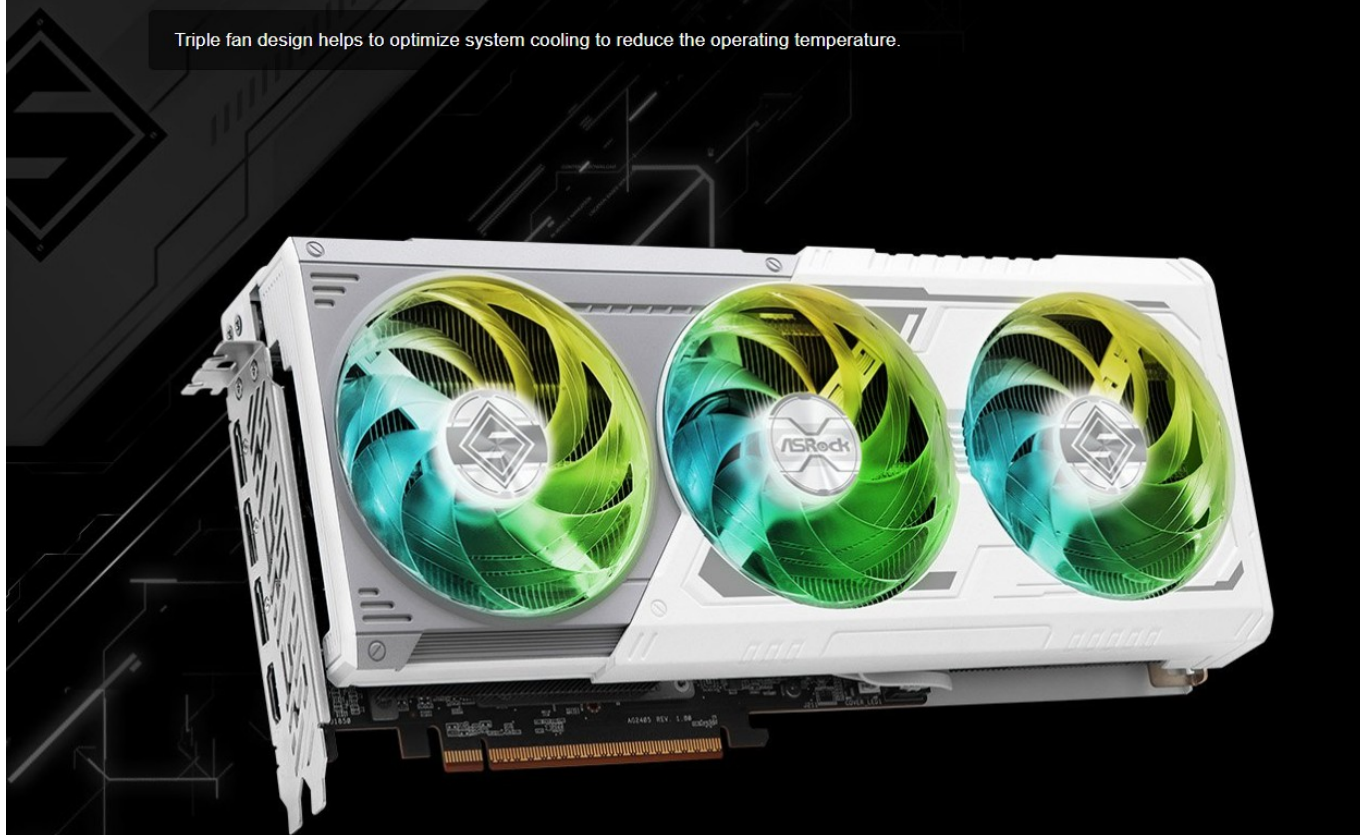

Triple Fan Design

Triple fan design helps to optimize system cooling to reduce the operating temperature.

Stylish Metal Backplate Solid, Fancy, Cool.

Designed to avoid PCB bending. The fancy outlook makes the graphic card more legendary in visual. It also helps to enhance cooling with the premium thermal pads equipped backside.