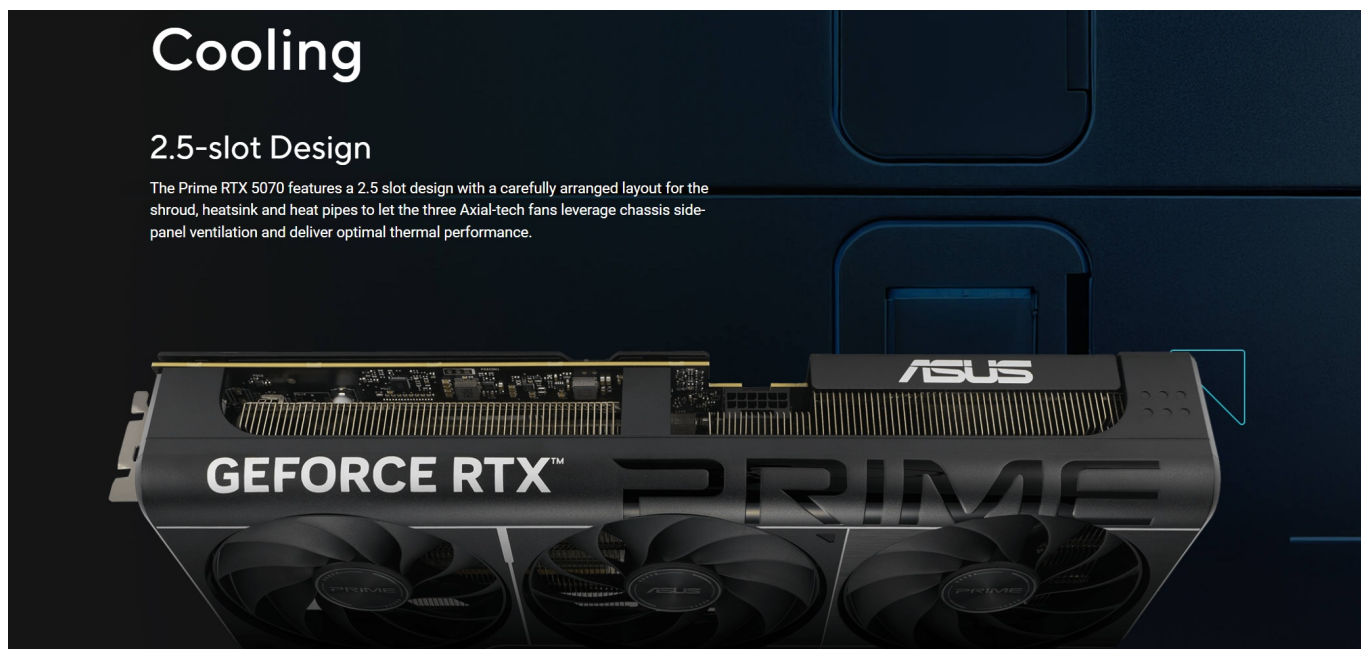

Cooling

2.5-slot Design

The Prime RTX 5070 features a 2.5 slot design with a carefully arranged layout for the shroud, heatsink and heat pipes to let the three Axial-tech fans leverage chassis side-panel ventilation and deliver optimal thermal performance.

Wydajny zasilacz Deepcool PN850M **850 W Gold** Modular

Nazwa

Procesor

Ilość rdzeni/ wątków

Pasta termo

Chłodzenie procesora WODNE

Płyta główna

Pamięć RAM

Dysk twardy SSD

Dysk HDD

Karta graficzna Nvidia

Zasilacz

Obudowa

Karta sieciowa LAN

Karta sieciowa WiFi z BT

Wentylatory

System operacyjny

Gwarancja

RATY Allegro

Proponowany monitor Promocja

Komputer do gier PC CH690 DIGITAL MIRROR INTEL I5 14600KF 32GB DDR5 RTX 5070 12GB 1TB 850W W11Pro czarna

Intel **i5-14600KF** 5,3 GHz LGA 1700

14/20 rdzeni

Hydronaut lub o nie gorszej specyfikacji

Jonsbo TH-360 ARGB LCD czarne (wydajne i ciche)

Asus **TUF GAMING B760-PLUS** WIFI AM5 4DDR5 HDMI/DP ATX [link](#)

Patriot Viper **32GB DDR5** 6000 MHz czarne DUAL

1TB PCIe 4x4 (do 7000/5000 MB/s) **4 gen**

opcja

ZOTAC GAMING GeForce **RTX 5070 SOLID OC 12GB** [link](#)

lub za dopłatą **ASUS PRIME GeForce RTX 5070 OC** 12GB [link](#)

ASRock PRO-850G 850W / Deepcool PN850M **850 W Gold**

Modular [link](#) (wydajny, firmowy, cichy) lub nie gorszy

DeepCool **CH690 DIGITAL** Tower ARGB czarna [link](#)

Tak, 2,5 GB/s

Tak

6x ARGB 12 cm ---> markowe wentylatory Montech AX120

PWM ARGB [link](#)

Windows 11Pro z najnowszymi sterownikami

36 msc "Zero problemu" typu door to door

15x 584 zł

[link](#)