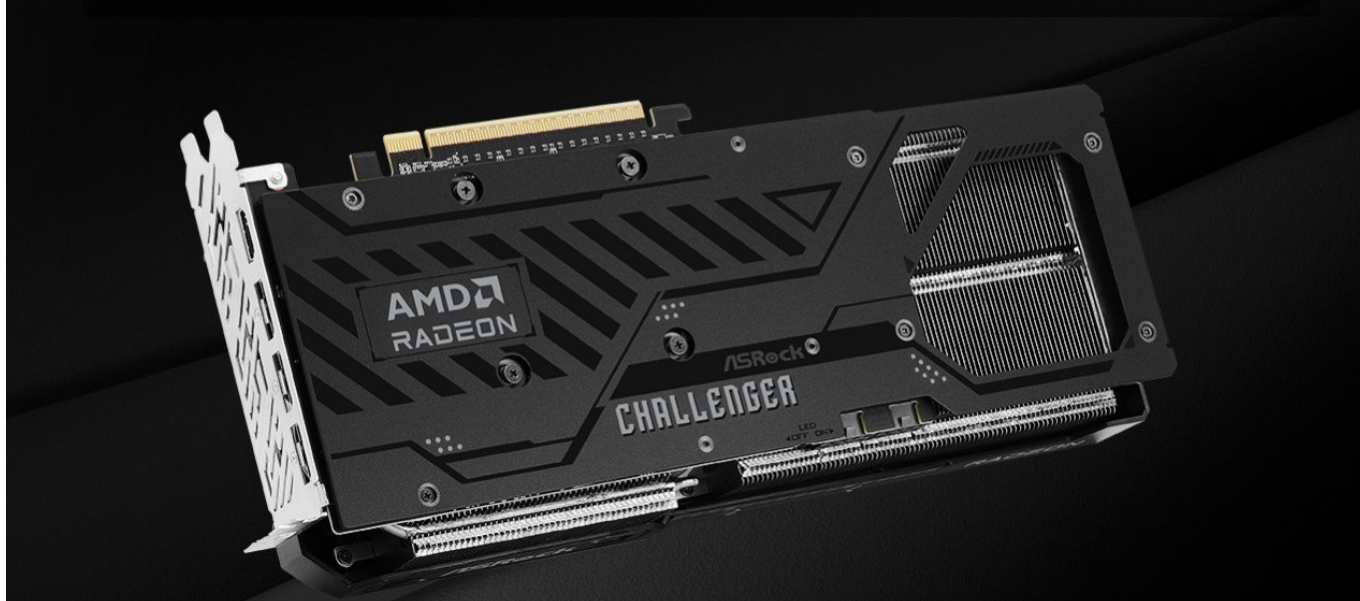

Wydajne chłodzenie DeepCool AK500S **DIGITAL SE WH**

ASUS **TUF B650E-E** WiFi z PCIe 5.0

TUF GAMING B650E-E WIFI

ASUS TUF GAMING B650E-E WIFI takes all the essential elements of the latest AM5 Socket for AMD Ryzen™ Desktop Processors and combines them with game-ready features and proven durability. Engineered with military-grade components, an upgraded power solution and a comprehensive cooling system, this motherboard goes beyond expectations with rock-solid and stable performance for marathon gaming. TUF GAMING motherboards also undergo rigorous endurance testing to ensure that they can handle conditions where others may fail. Aesthetically, this model incorporates rugged off-black and geometric design elements to reflect the dependability and stability that defines the TUF GAMING series. This platform delivers the power and connectivity that advanced AI PC applications demand.

LED Indicator More Decoration. More Beauty.

Multiple-color LED Indicator embellishes the graphics card to make it more beautiful.

Stylish Metal Backplate

With the Phantom Gaming look, the stylish metal backplate on the Phantom Gaming graphics cards makes it more fancy in visual and solid in construction. Otherwise, the thermal pad at the backside also helps to enhance the thermal efficiency.