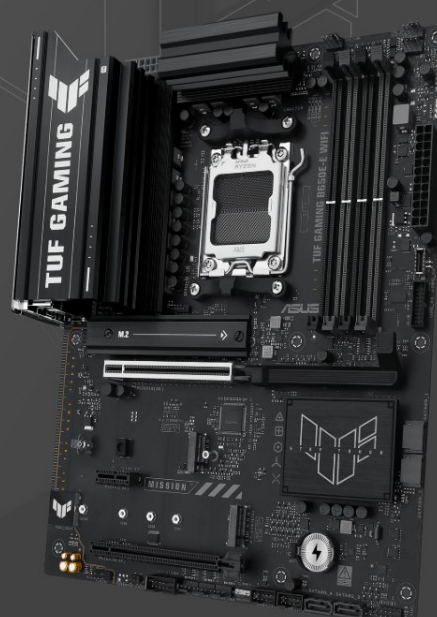

Wydajne chłodzenie DeepCool AK500S **DIGITAL SE WH**

ASUS **TUF B650E-E** WiFi z PCIe 5.0

TUF GAMING B650E-E WIFI

ASUS TUF GAMING B650E-E WIFI takes all the essential elements of the latest AM5 Socket for AMD Ryzen™ Desktop Processors and combines them with game-ready features and proven durability. Engineered with military-grade components, an upgraded power solution and a comprehensive cooling system, this motherboard goes beyond expectations with rock-solid and stable performance for marathon gaming. TUF GAMING motherboards also undergo rigorous endurance testing to ensure that they can handle conditions where others may fail. Aesthetically, this model incorporates rugged off-black and geometric design elements to reflect the dependability and stability that defines the TUF GAMING series. This platform delivers the power and connectivity that advanced AI PC applications demand.

AMD
RYZEN

AMD
SOCKET
AM5

B650E

SAPPHIRE **PURE B850M** WIFI z PCIe 5.0

SAPPHIRE
PURE

Forged for the Frost

SAPPHIRE PURE B850M WIFI

Asrock Challenger **RX 9070XT 16GB** GDDR6 OC ----> wydajność na poziomie RTX 5070 Ti 16GB w dużo niższej cenie

LED Indicator More Decoration. More Beauty.

Multiple-color LED Indicator embellishes the graphics card to make it more beautiful.

Stylish Metal Backplate

With the Phantom Gaming look, the stylish metal backplate on the Phantom Gaming graphics cards makes it more fancy in visual and solid in construction. Otherwise, the thermal pad at the backside also helps to enhance the thermal efficiency.