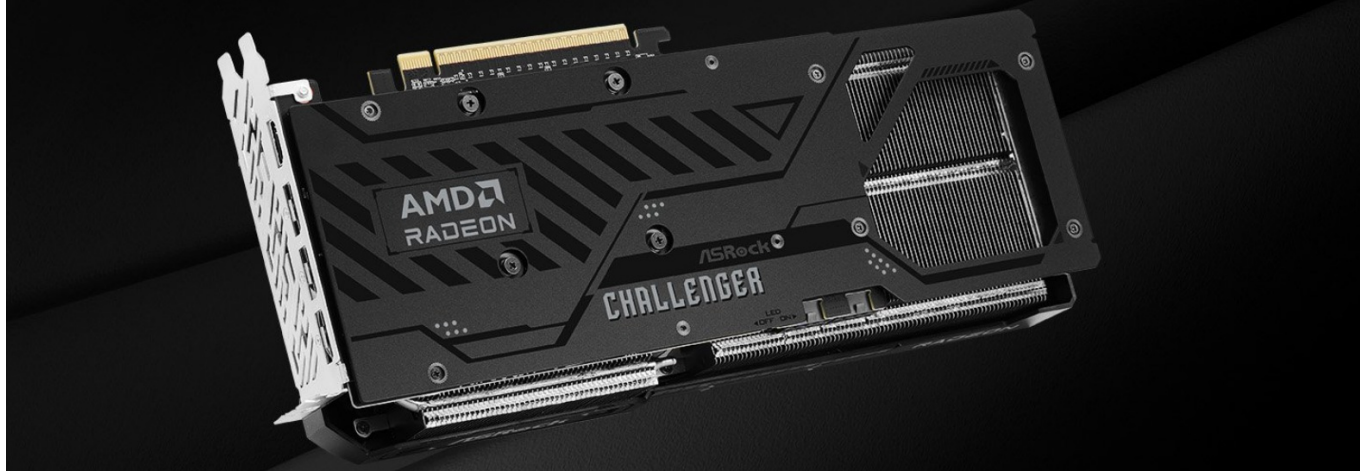

Stylish Metal Backplate

With the Phantom Gaming look, the stylish metal backplate on the Phantom Gaming graphics cards makes it more fancy in visual and solid in construction. Otherwise, the thermal pad at the backside also helps to enhance the thermal efficiency.

Cichy, mocny, nowoczesny zasilacz z serii ASUS TUF

Built For The Long Haul

The ASUS TUF Gaming 850W Gold packs military-grade strength, a flagship fan design, and PCB protection for efficient, durable power delivery. The result is a PSU that will reliably fuel your rig for years to come.